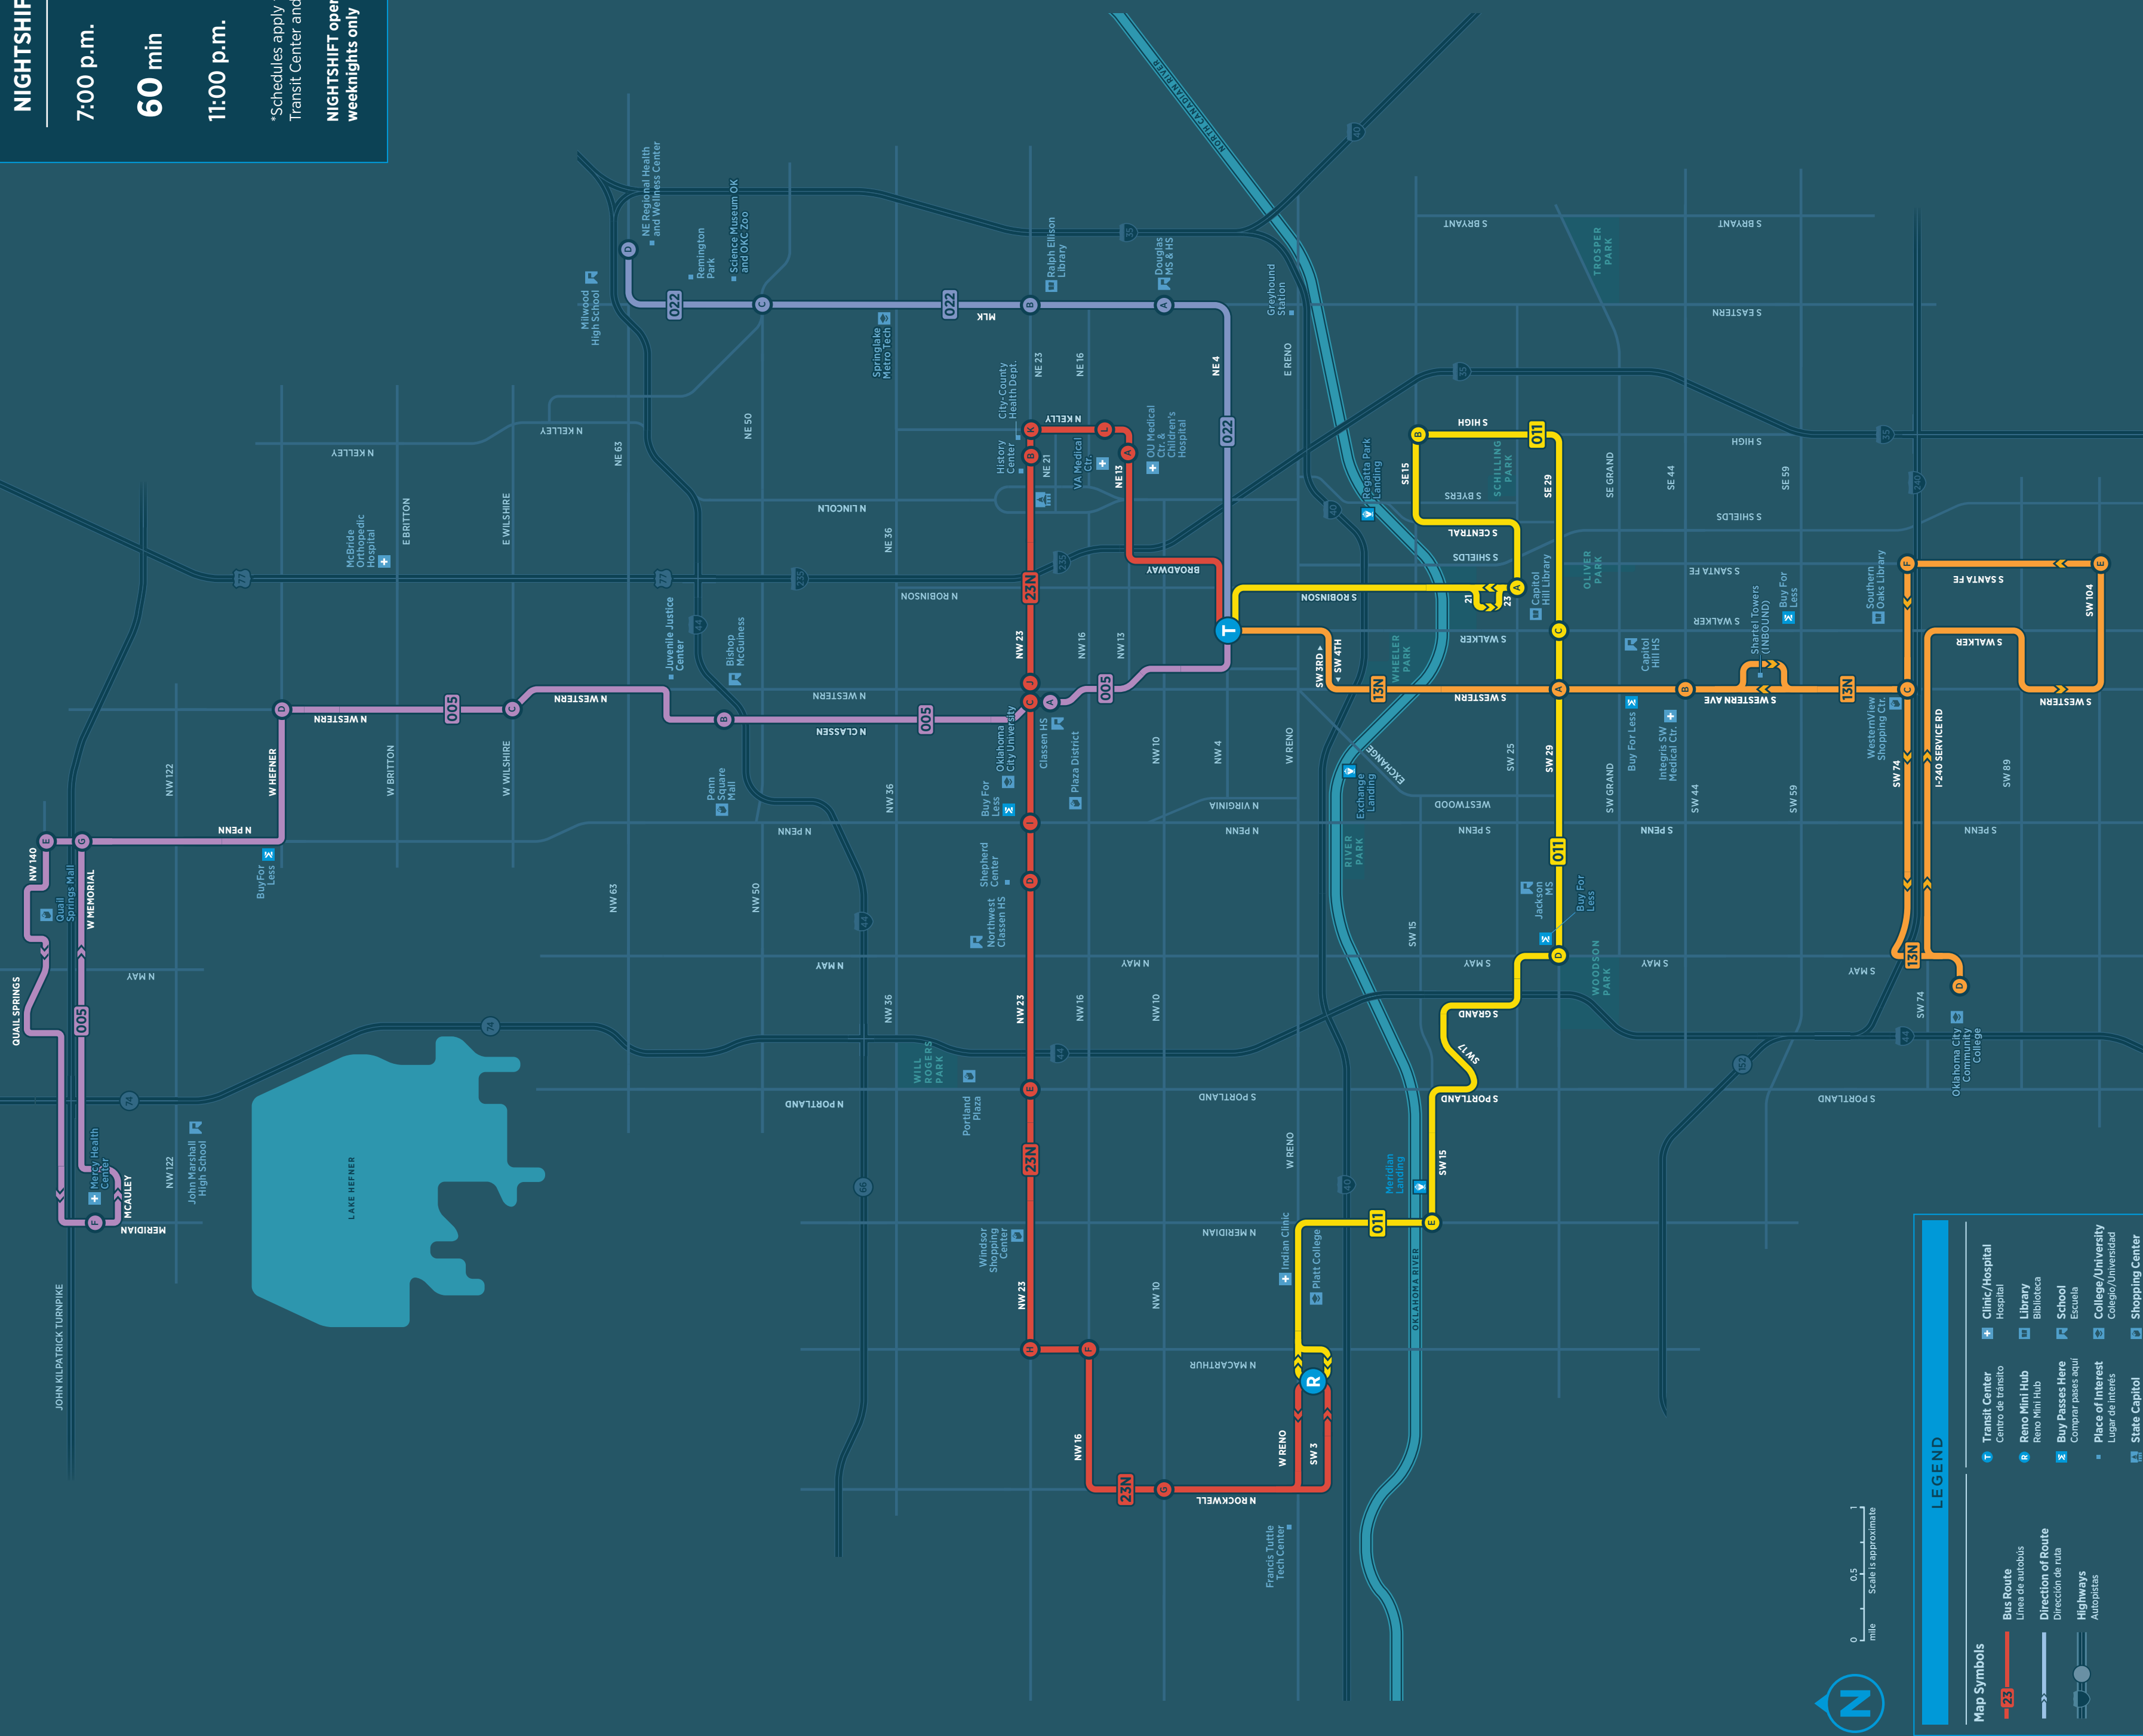

**NIGHTSHIFT Schedule**

- 7:00 p.m.** First Bus  
Primer autobús
- 60 min** Buses every  
Autobuses cada
- 11:00 p.m.** Last Bus  
Último autobús

\*Schedules apply to buses departing the Transit Center and Reno Mini Hub

**NIGHTSHIFT operates on weeknights only**

**LEGEND**

	<b>Bus Route</b> Línea de autobús		<b>Transit Center</b> Centro de tránsito		<b>Clinic/Hospital</b> Hospital
	<b>Direction of Route</b> Dirección de ruta		<b>Reno Mini Hub</b> Centro Mini Hub		<b>Library</b> Biblioteca
	<b>Highways</b> Autopistas		<b>Buy Passes Here</b> Comprar pases aquí		<b>School</b> Escuela
			<b>Place of Interest</b> Lugar de interés		<b>College/University</b> Colegio/Universidad
			<b>State Capitol</b> State Capitol		<b>Shopping Center</b> Shopping Center

HORARIO DE RUTAS

## How to Read this Schedule

- Days of operation, route number and direction of travel are located in the header of the timetable.
- Major stops, or time points and arrival times are listed in columns.