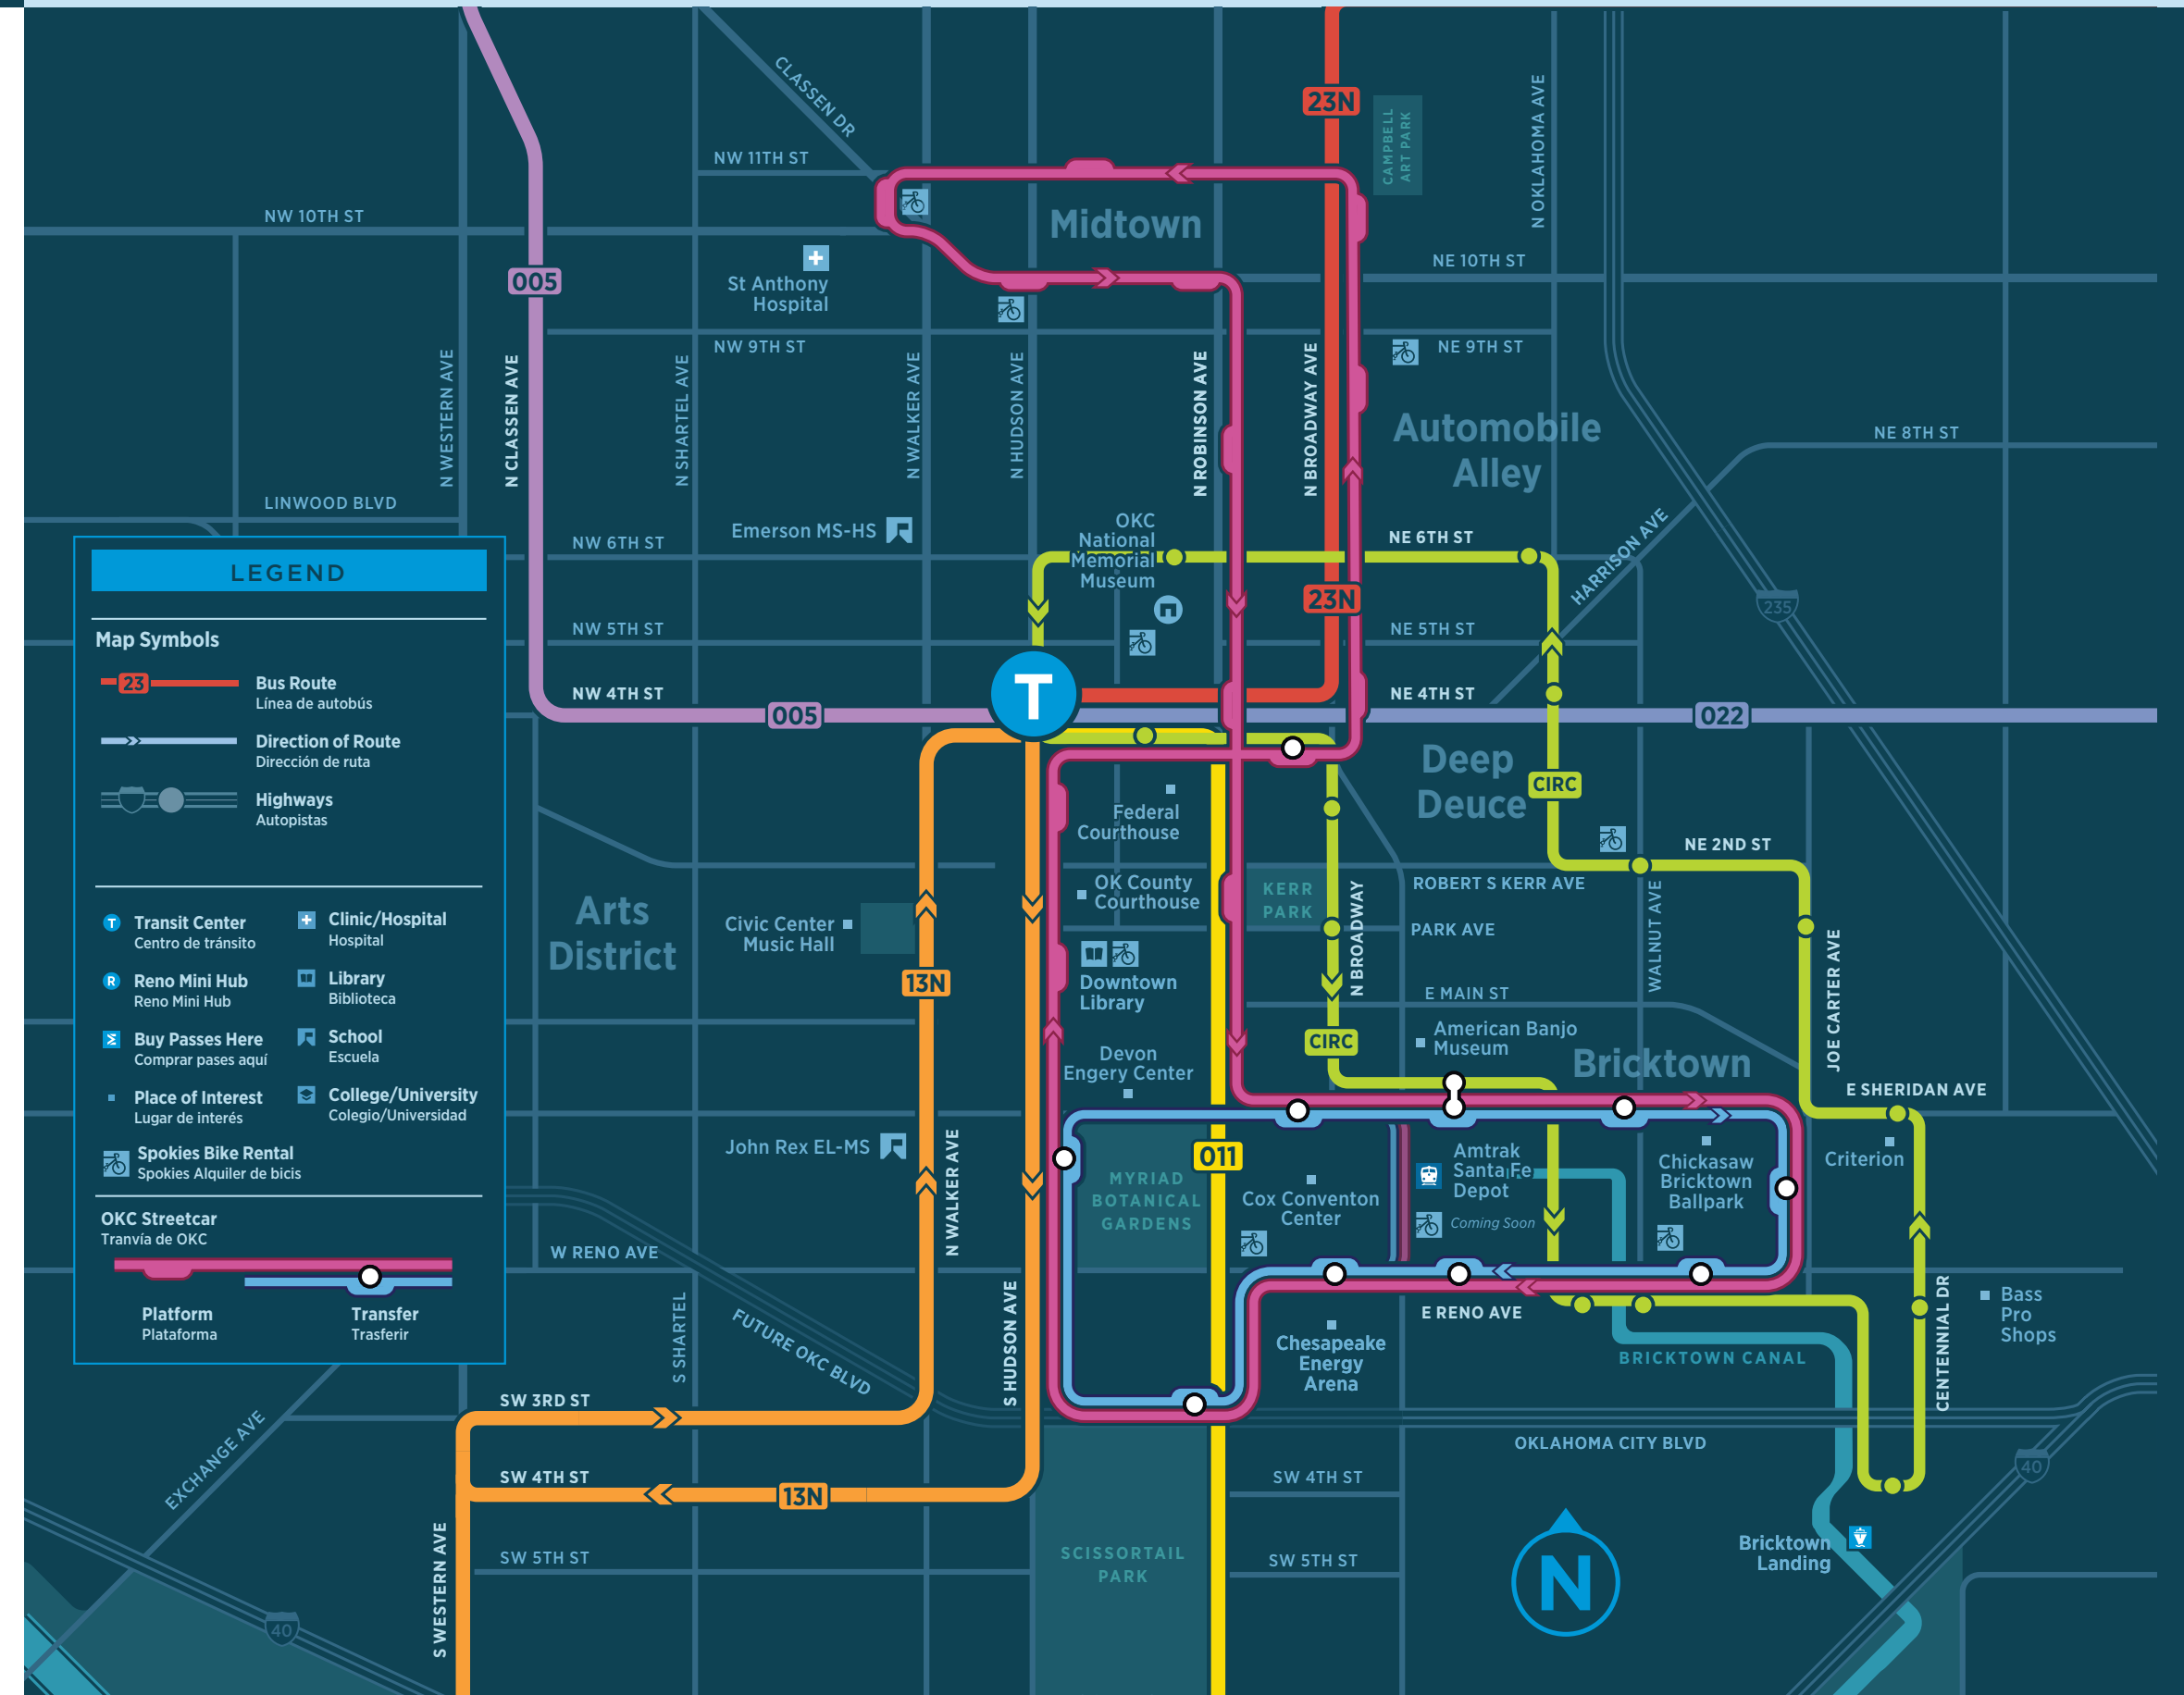

Para ayudar a mantener un horario a tiempo, por favor tenga lista la tarifa antes de subir. Solo cambio exacto; no se emitirán tarjetas de cambio.

i Reduced Fare: ages 65+, persons with disabilities, medicare cardholders and children ages 7-17.

Tarifa reducida: De 65 años, personas con discapacidad, los titulares de tarjeta de Medicare y niños mayores de 7 a 17

23N Monday - Friday / Lunes a viernes

Reno Mini Hub to Downtown Downtown to Reno Mini Hub

Reno Mini Hub ID# 3706	NW 10 & Rockwell ID# 1518	NW 23 & MacArthur ID# 1361	NW 23 & Portland ID# 1356	NW 23 & Penn ID# 2481	NW 23 & Western ID# 202	NE 23 & Kelley ID# 3755	Veterans Hospital ID# 24	Transit Center - Bay P ID# 21	Health Sciences ID# 201	NE 23 & Laird ID# 493	NW 23 & Classen ID# 3728	Shepherd Mall ID# 68	NW 23 & Portland ID# 3633	MacArthur & NW 16 ID# 1374	Reno Mini Hub ID# 3706
R	G	F	E	D	C	B	A	T	A	B	C	H	E	I	R
								7:00	7:15	7:19	7:27	7:32	7:40	7:48	8:00
								8:00	8:15	8:19	8:27	8:32	8:40	8:48	9:00
7:00	7:13	7:20	7:28	7:36	7:40	7:47	7:51	8:00	8:15	8:19	8:27	8:32	8:40	8:48	9:00
8:00	8:13	8:20	8:28	8:36	8:40	8:47	8:51	9:00	9:15	9:19	9:27	9:32	9:40	9:48	10:00
9:00	9:13	9:20	9:28	9:36	9:40	9:47	9:51	10:00	10:15	10:19	10:27	10:32	10:40	10:48	11:00
10:00	10:13	10:20	10:28	10:36	10:40	10:47	10:51	11:00	11:15	11:19	11:27	11:32	11:40	11:48	12:00
11:00	11:13	11:20	11:28	11:36	11:40	11:47	11:51	12:00							

Downtown Oklahoma City

EMBARK App

Get faster, easier fares with the new EMBARK Mobile Fare App, powered by Token Transit. Purchase, store and send passes, all from your phone.

Scan the code app, or text "Token" to 41411 to download the App.

CIRC (Route 050) Monday - Saturday

	First Bus - Last Bus	Buses Every
Monday - Saturday	6 a.m. - 11:30 p.m.	30 mins

OKC Streetcar Monday - Saturday

	Downtown Loop	Bricktown Loop	Streetcars Every
Monday-Thursday	6 a.m. - 12 a.m.		15 mins
Friday	6 a.m. - 2 a.m.	7 a.m. - 2 a.m.	15 mins
Saturday	7 a.m. - 2 a.m.	7 a.m. - 2 a.m.	15 mins

EMBARK PLUS

EMBARK is committed to providing safe, convenient transportation options for all Oklahoma City residents. EMBARK Plus paratransit service complements the existing transit system by providing transportation to people who are unable to utilize local bus service due to a medically documented physical or cognitive disability.

Plus requires an application that includes functional information on the disability provided by a licensed physician or other certified healthcare professional. Call 405-235-RIDE (7433) for an application or download from embarkok.com.